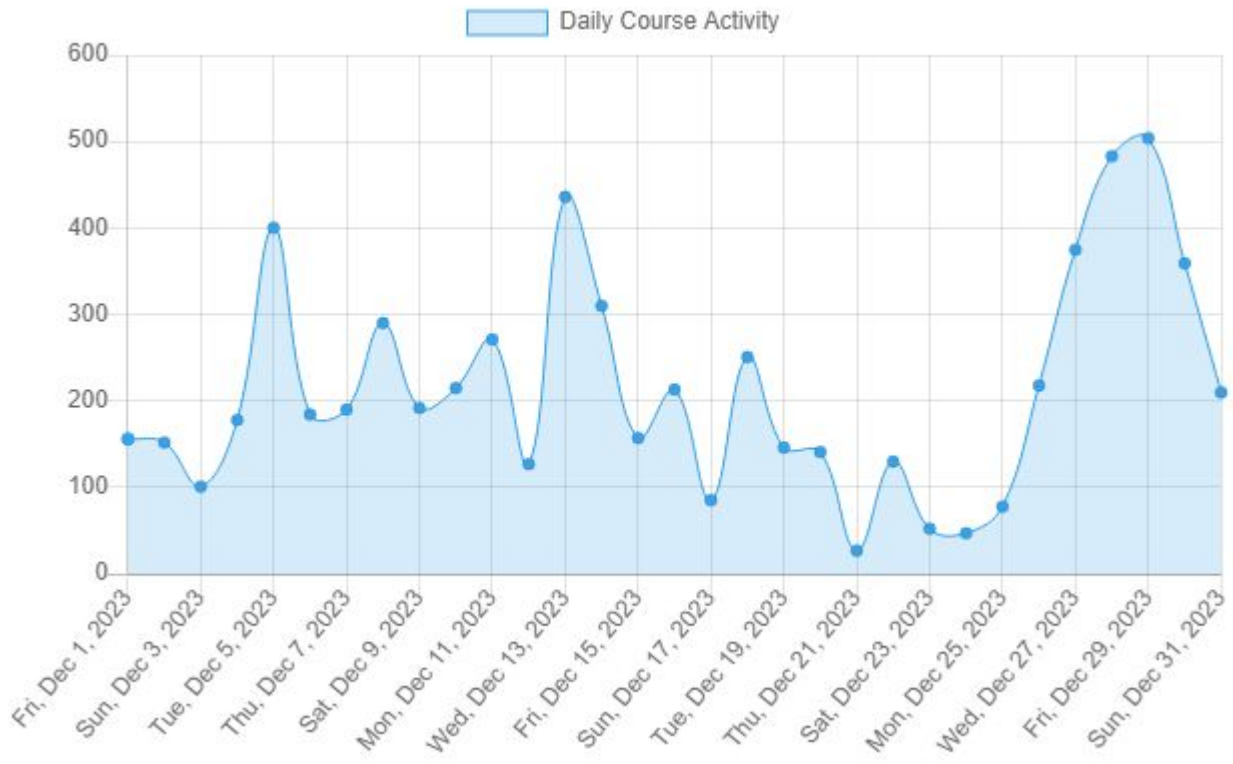

## UniversalClass Site Usage Report

December 01, 2023 - December 31, 2023

57

New Registrations

121

New Courses Started

1,668

Videos Watched

286

Login Sessions

2,082

Lessons Viewed

2,458

Student Submissions

# Daily Usage

From December 01, 2023 To December 31, 2023

# Monthly Usage

From December 01, 2023 To December 31, 2023

---