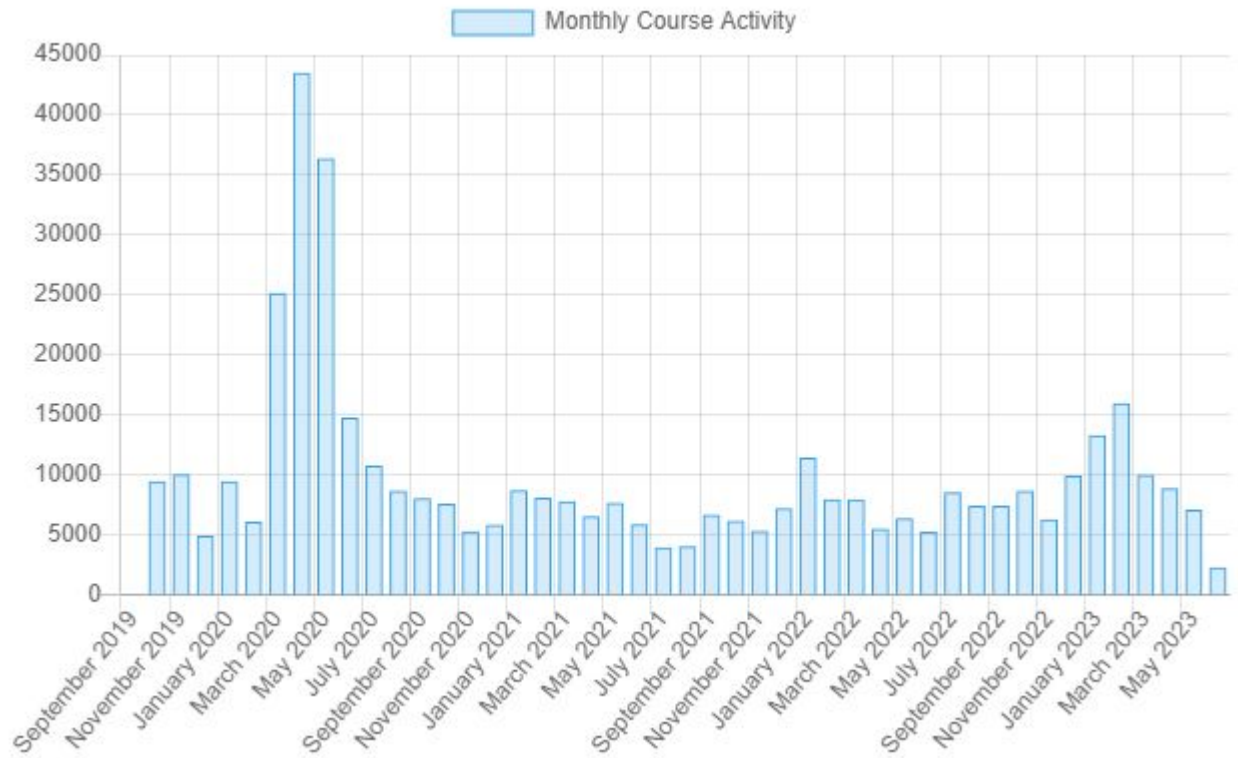

Mid-Hudson Library System

UniversalClass Site Usage Report

September 16, 2019 - June 11, 2023

5,219
New Registrations

7,514
New Courses Started

111,423
Videos Watched

62,390
Login Sessions

152,661
Lessons Viewed

97,040
Student Submissions

Daily Usage

From September 16, 2019 To June 11, 2023

Monthly Usage

From September 16, 2019 To June 11, 2023

Top 15 Most Active Courses

From September 16, 2019 To June 11, 2023

11,371 Course Activity

How To Draw 101

8,563 Course Activity

Excel 2019

6,122 Course Activity

Watercolor Painting 101

5,559 Course Activity

Microsoft Word 2019

4,447 Course Activity

Listening Skills 101

4,417 Course Activity

Mixed Media Art

4,016 Course Activity

Accounting & Bookkeeping 101 for Everyone

3,882 Course Activity

American History Review

3,866 Course Activity