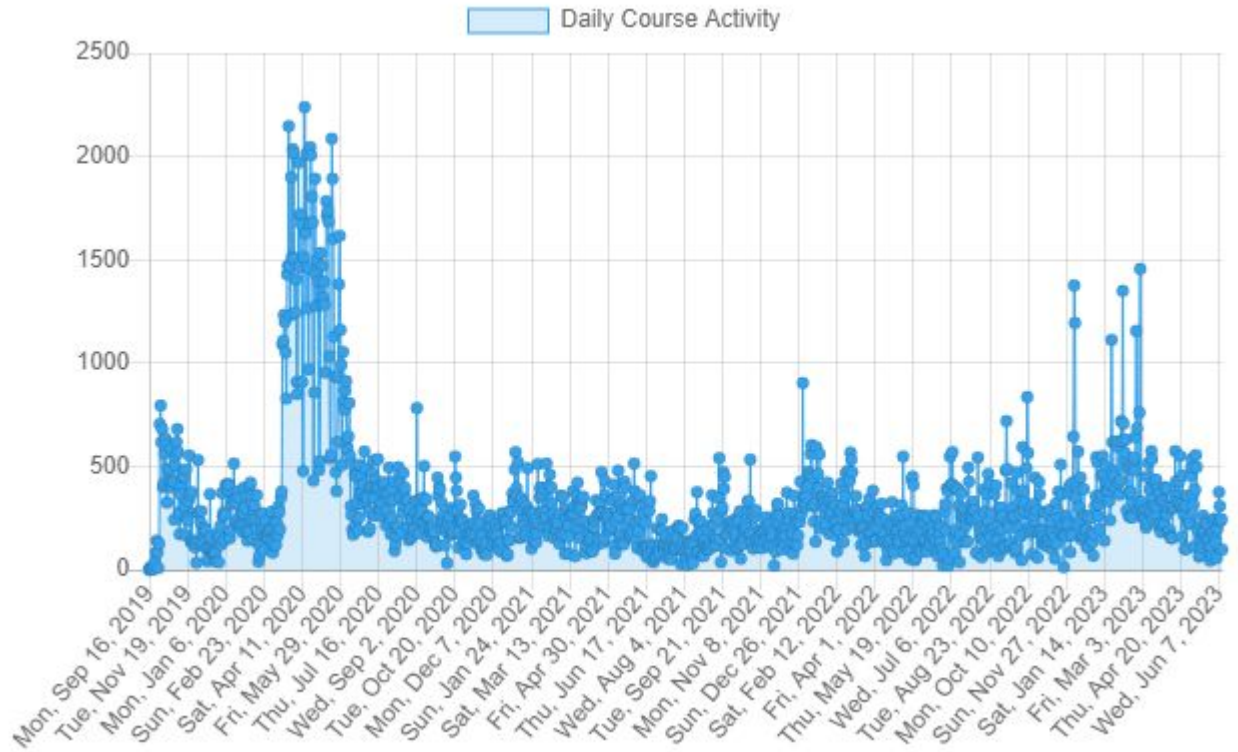

Mid-Hudson Library System

UniversalClass Site Usage Report

September 16, 2019 - June 11, 2023

5,219
New Registrations

7,514
New Courses Started

111,423
Videos Watched

62,390
Login Sessions

152,661
Lessons Viewed

97,040
Student Submissions

Daily Usage

From September 16, 2019 To June 11, 2023

Monthly Usage

From September 16, 2019 To June 11, 2023

Top 15 Most Active Courses

From September 16, 2019 To June 11, 2023

11,371 Course Activity