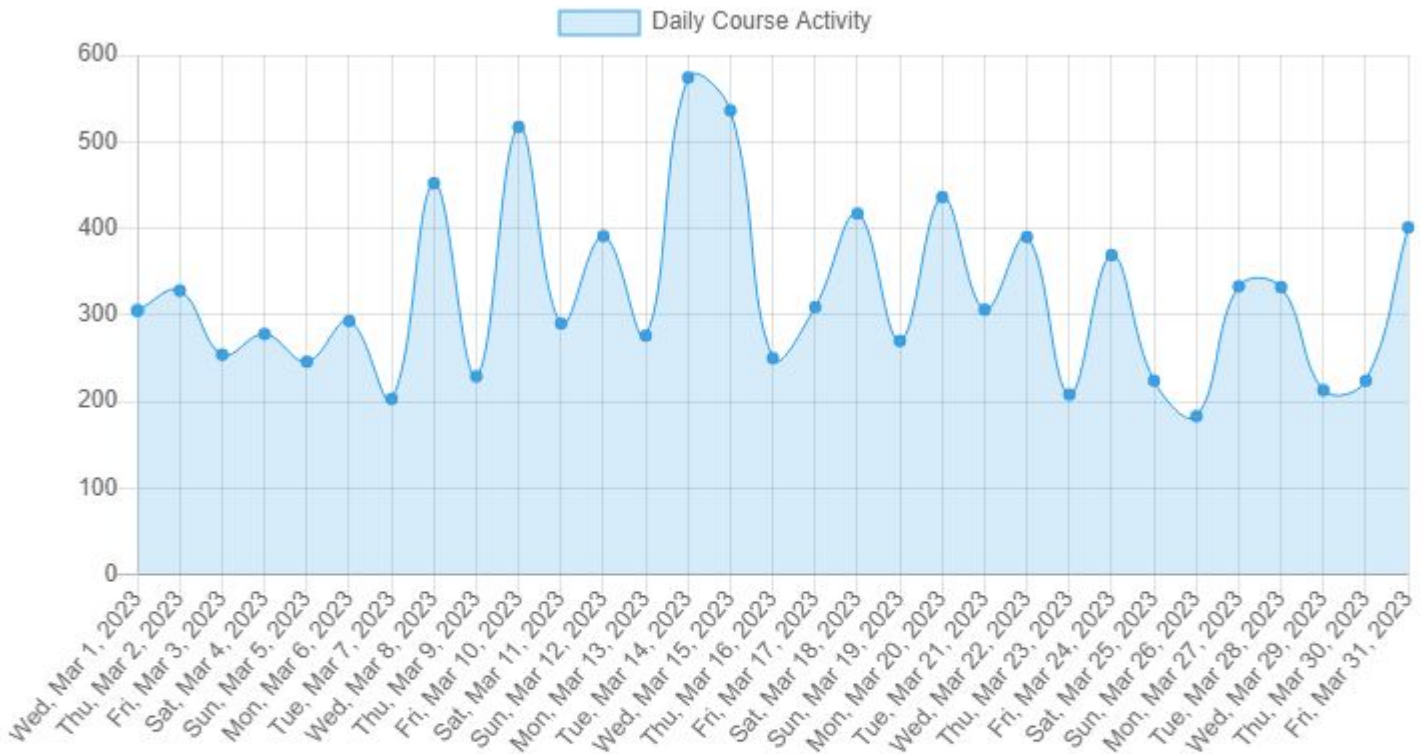

Mid-Hudson Library System

UniversalClass Site Usage Report

March 1, 2023 - March 31, 2023

56

New Registrations

141

New Courses Started

2,519

Videos Watched

433

Login Sessions

3,287

Lessons Viewed

3,601

Student Submissions

Daily Usage

From March 1, 2023 To March 31, 2023

Date	New Registrations	New Courses Started	Login Sessions	Lessons Viewed	Videos Watched	Student Submissions	Total
Wed, Mar 1, 2023	1	6	14	97	93	94	305
Thu, Mar 2, 2023	3	8	13	110	91	103	328
Fri, Mar 3, 2023	2	5	13	93	75	66	254
Sat, Mar 4, 2023	2	3	9	100	74	90	278
Sun, Mar 5, 2023	1	3	8	99	69	66	246
Mon, Mar 6, 2023	2	3	17	99	77	104	302

Monthly Usage

From March 1, 2023 To March 31, 2023

Date	New Registrations	New Courses Started	Login Sessions	Lessons Viewed	Videos Watched	Student Submissions	Total
Wed, Mar 1, 2023	1	6	14	97	93	94	305
Thu, Mar 2, 2023	3	8	13	110	91	103	328
Fri, Mar 3, 2023	2	5	13	93	75	66	254
Sat, Mar 4, 2023	2	3	9	100	74	90	278
Sun, Mar 5, 2023	1	3	8	99	69	66	246
Mon, Mar 6, 2023	2	3	17	100	77	104	303