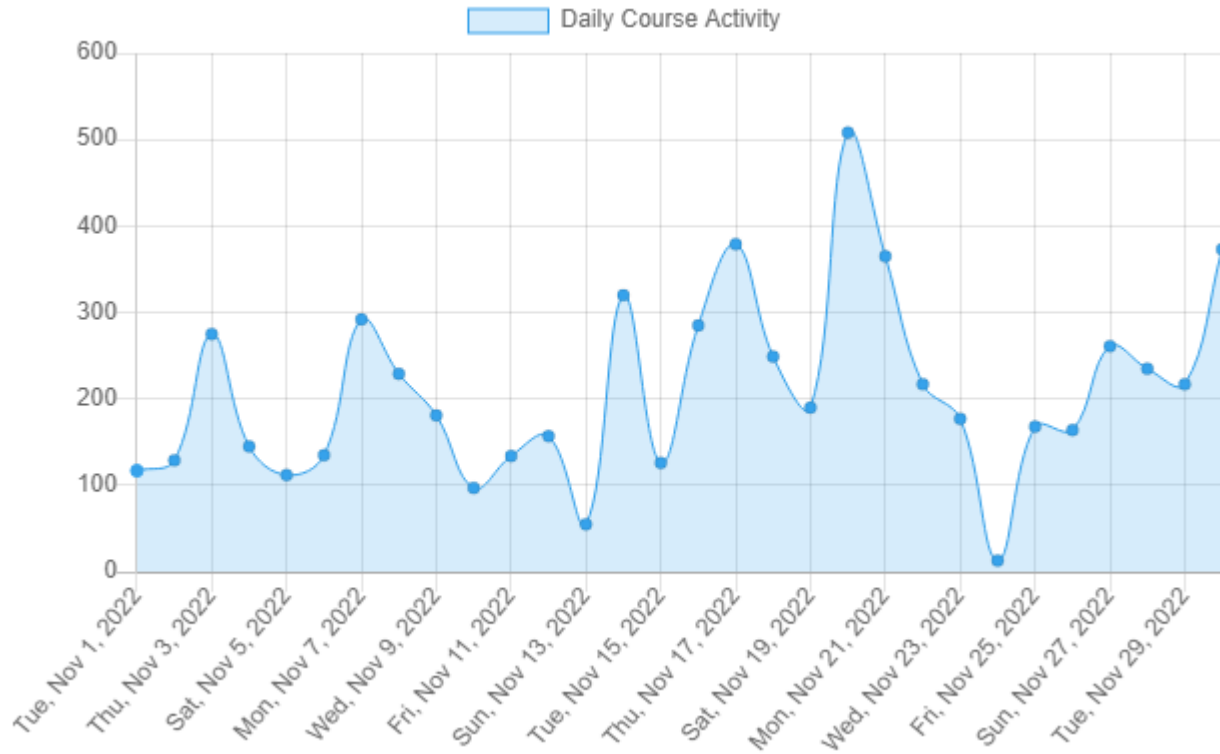

Mid-Hudson Library System

UniversalClass Site Usage Report

November 1, 2022 - November 30, 2022

59
New Registrations

121
New Courses Started

1,837
Videos Watched

297
Login Sessions

2,069
Lessons Viewed

1,922
Student Submissions

Daily Usage

From November 1, 2022 To November 30, 2022

Monthly Usage

From November 1, 2022 To November 30, 2022

Top 15 Most Active Courses

From November 1, 2022 To November 30, 2022