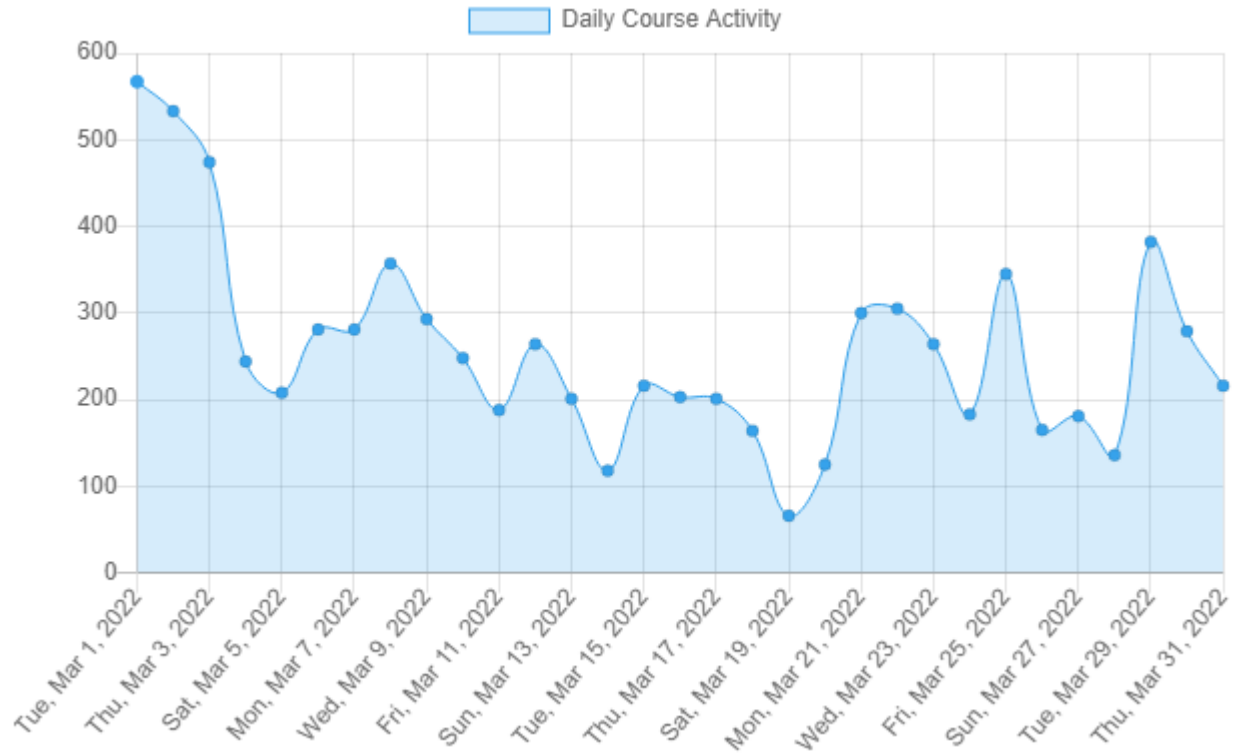

Mid-Hudson Library System

UniversalClass Site Usage Report

March 1, 2022 - March 31, 2022

51
New Registrations

136
New Courses Started

2,696
Videos Watched

527
Login Sessions

3,233
Lessons Viewed

1,345
Student Submissions

Daily Usage

From March 1, 2022 To March 31, 2022

Monthly Usage

From March 1, 2022 To March 31, 2022

Top 15 Most Active Courses

From March 1, 2022 To March 31, 2022

442 Course Activity