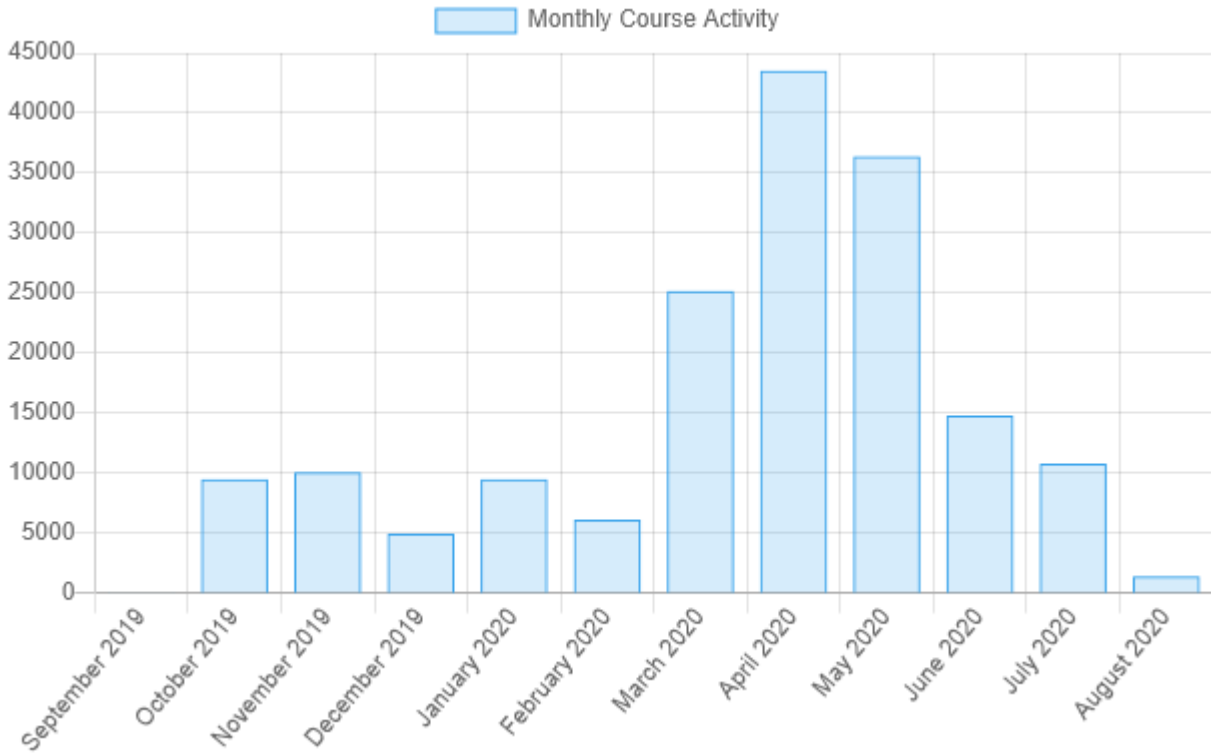

Mid-Hudson Library System

UniversalClass Site Usage Report

September 16, 2019 - August 4, 2020

2,141
New Registrations

2,928
New Courses Started

39,052
Videos Watched

36,016
Login Sessions

55,673
Lessons Viewed

36,408
Student Submissions

Daily Usage

From September 16, 2019 To August 4, 2020

Monthly Usage

From September 16, 2019 To August 4, 2020

Top 15 Most Active Courses

From September 16, 2019 To August 4, 2020

5,625 Course Activity

Excel 2019

4,910 Course Activity

How To Draw 101

4,843 Course Activity

Microsoft Word 2019

3,092 Course Activity

Customer Service 101

2,620 Course Activity