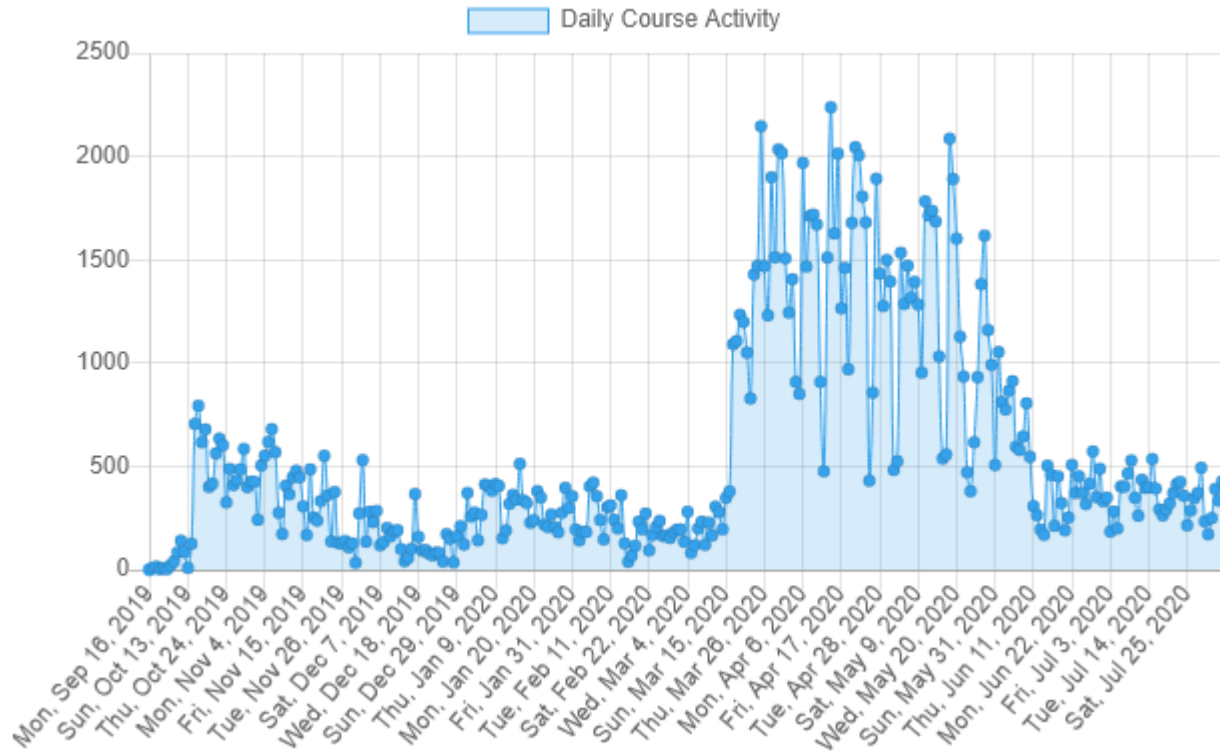

Mid-Hudson Library System

UniversalClass Site Usage Report

September 16, 2019 - August 4, 2020

2,141
New Registrations

2,928
New Courses Started

39,052
Videos Watched

36,016
Login Sessions

55,673
Lessons Viewed

36,408
Student Submissions

Daily Usage

From September 16, 2019 To August 4, 2020

Monthly Usage

From September 16, 2019 To August 4, 2020

Top 15 Most Active Courses

From September 16, 2019 To August 4, 2020

5,625 Course Activity